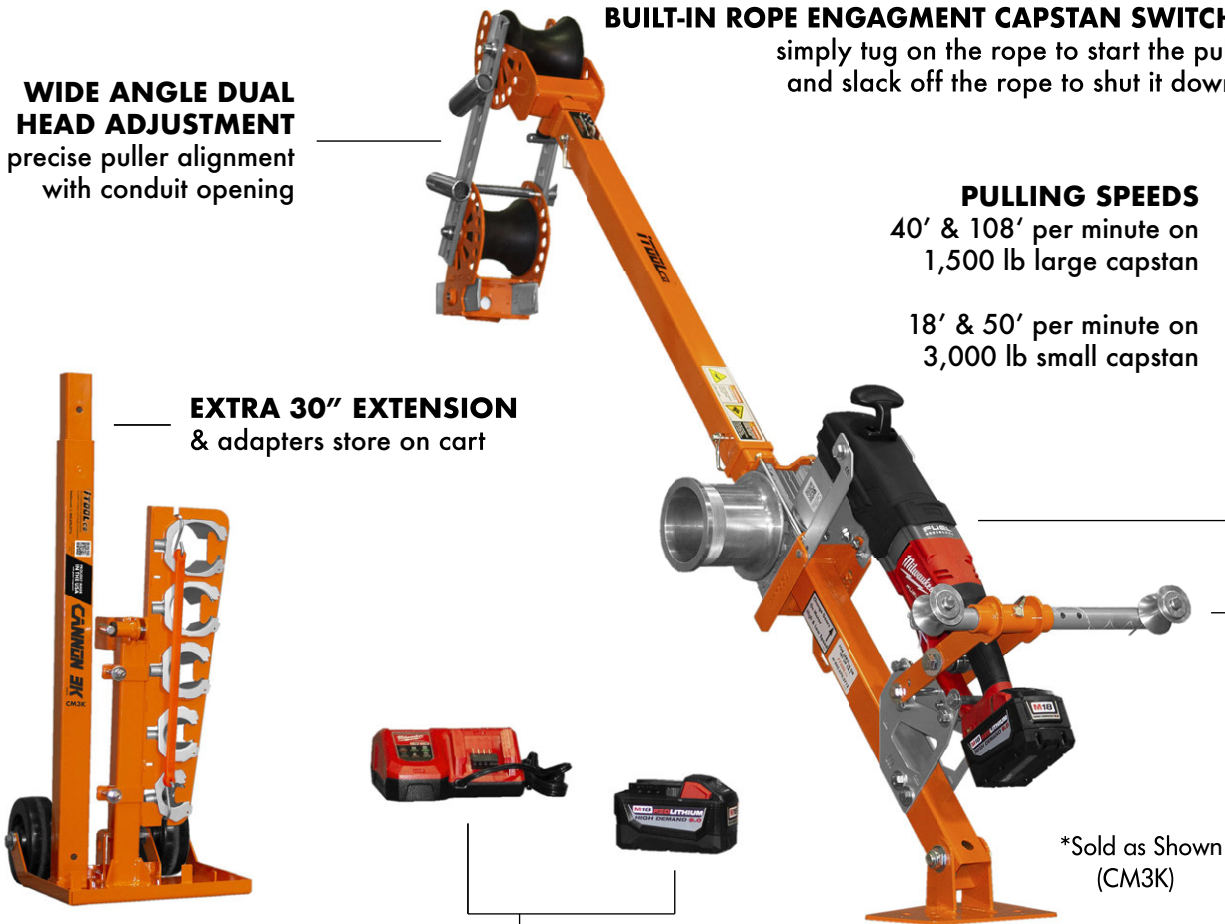

WIDE ANGLE DUAL HEAD ADJUSTMENT
for precise puller alignment with conduit opening

BUILT-IN ROPE ENGAGEMENT CAPSTAN SWITCH
simply tug on the rope to start the pull and slack off the rope to shut it down

PULLING SPEEDS
40' & 108' per minute on 1,500 lb large capstan
18' & 50' per minute on 3,000 lb small capstan

EXTRA 30" EXTENSION
& adapters store on cart